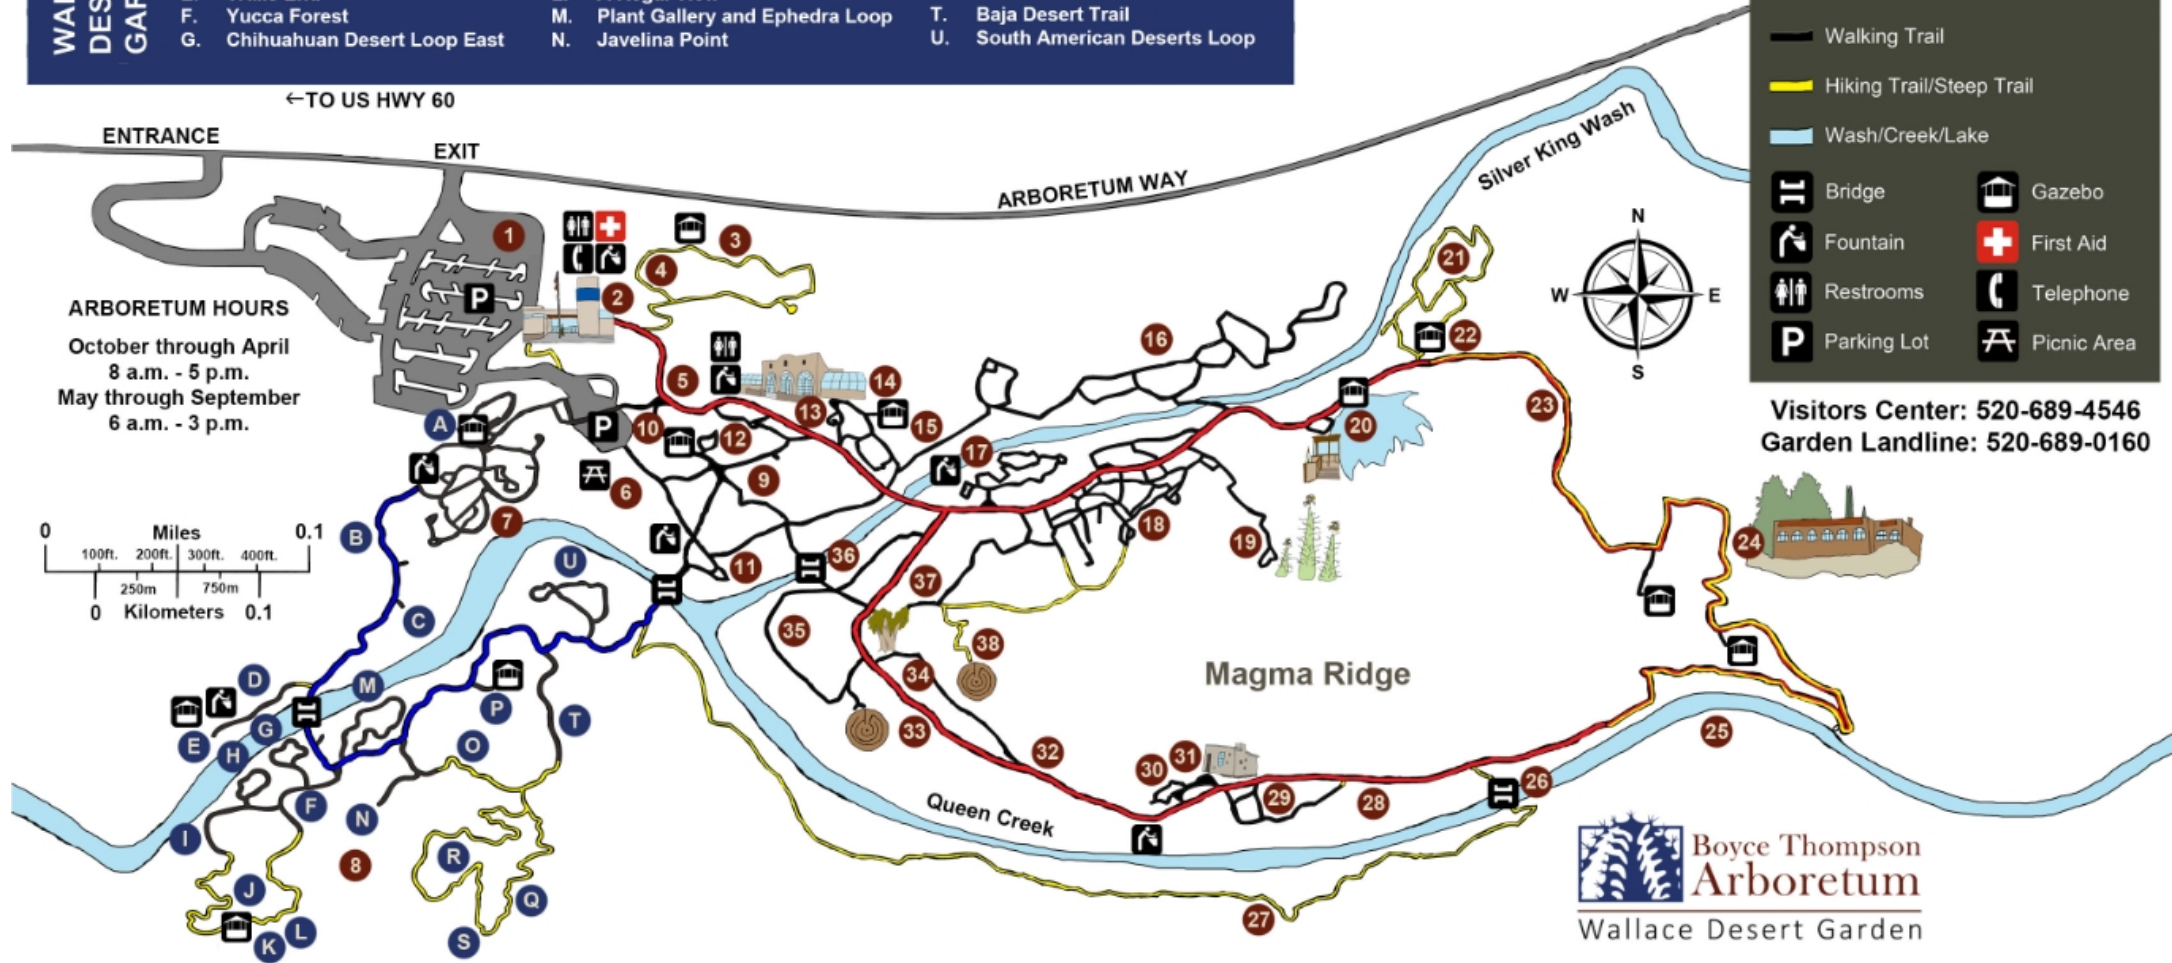

**WALLACE
DESERT
GARDEN**

- | | | |
|--------------------------------|-----------------------------------|--------------------------------|
| A. Wallace Rose Garden | H. Chihuahuan Desert Loop West | O. Agave Hill |
| B. Gateway Garden | I. Mojave Desert Trail | P. The Grotto |
| C. Barrier-Free Lookout | J. Sonoran Desert Loop | Q. African Deserts Loop |
| D. Wallace Forest | K. Observation Lookout | R. Conversation Point |
| E. Trails End | L. A Regal View | S. Weaver's Needle Lookout |
| F. Yucca Forest | M. Plant Gallery and Ephedra Loop | T. Baja Desert Trail |
| G. Chihuahuan Desert Loop East | N. Javelina Point | U. South American Deserts Loop |

LEGEND

- Arboretum Main Trail
- Wallace Main Trail
- Walking Trail
- Hiking Trail/Steep Trail
- Wash/Creek/Lake
- Bridge
- Fountain
- Restrooms
- Parking Lot
- Gazebo
- First Aid
- Telephone
- Picnic Area

ARBORETUM HOURS

October through April
8 a.m. - 5 p.m.
May through September
6 a.m. - 3 p.m.

Visitors Center: 520-689-4546
Garden Landline: 520-689-0160

**Boyce Thompson
Arboretum**
Wallace Desert Garden

**BOYCE
THOMPSON
ARBORETUM**